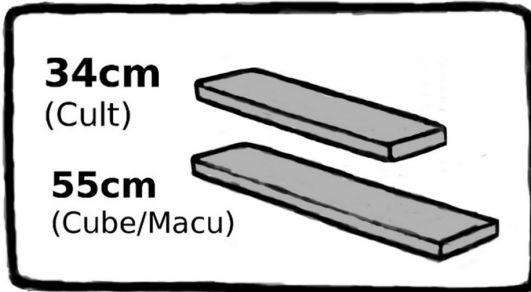

# TW / ST-DW Drink holder 6 places

Suited for:  
Cult, Macu and Cube.

## 1.

4,0x55 mm

TX20