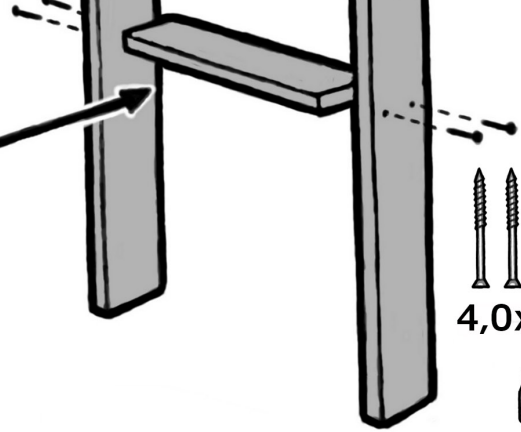

# TW / ST-DW Drink holder 6 places

Suited for:  
Cult, Macu and Cube.

## 1.

4,0x55 mm

TX20