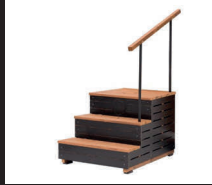

Stepin

Step-Around

Delux

Family

CULT  
Gross/Net Output  
36/22KW

MACU  
Gross/Net Output  
40/30KW

Premium Insulated covers

Insulated covers can be folded and they have a faux leather lining and aluminium reinforcements.