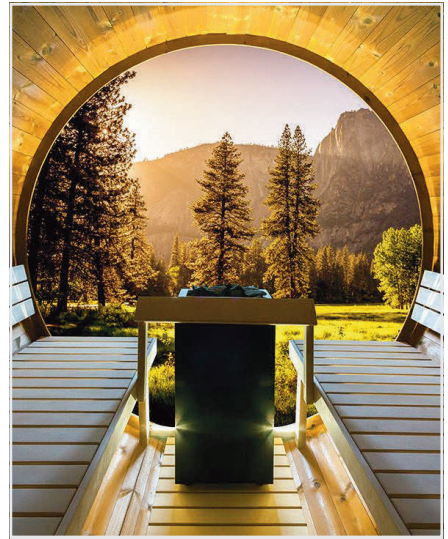

**Barrel Sauna Harvia Kaski
240 Panorama Canopy**

Capacity: 4-6 people.

Footprint of 2.2m wide x
2.4m deep

Harvia Cilindro HPC66400 6.8
kW single phase or HPC90XW
9.0 kW three phase

Electric **Wood-Fired**
 Built on Site